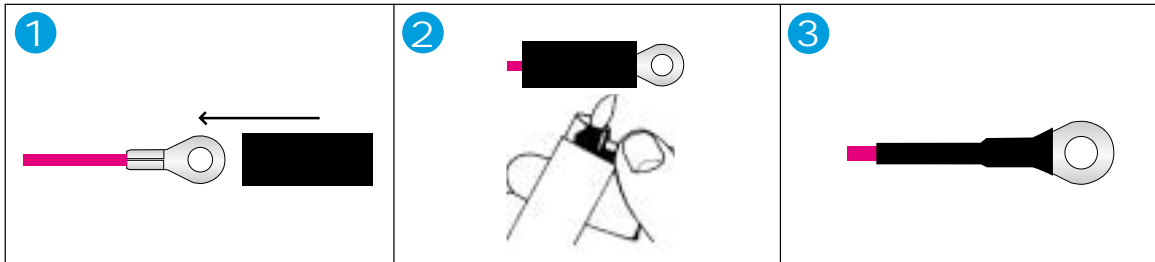

# Heat Shrink Tubing

Wire Size	Color	O.D. X Length	Part#
<b>Dual Walled - Color Coded - Adhesive Lined</b>			
22 - 16	Red	3/16" x 6"	23280
16 - 14	Blue	1/4" x 6"	23281
12 - 10	Yellow	5/16" x 6"	23282
<b>Thin Wall - No Adhesive</b>			
22 - 16	Black	1/4" x 3"	23123
16 - 12	Black	3/8" x 3"	23125
12 - 10	Black	1/2" x 3"	23127
<b>Single Wall - No Adhesive</b>			
24 - 20	Black	1/8" x 4'	23603
20 - 14	Black	3/16" x 4'	23604
14 - 8	Black	1/4" x 4'	23605
4 - 1	Black	5/16" x 4'	23606
8 - 4	Black	3/8" x 4'	23607
4 - 1	Black	1/2" x 4'	23608

## Double Wall with Meltable Sealant

- FlexTube™ diameters fit wide range of cable sizes
- Remains flexible after shrink
- Offered in red, black and clear
- Clear tube permits visual inspection for easy maintenance and trouble shooting
- Conforms to DOD Mil-I-23053/4 Class 2 specifications

Expanded Diameter	BLACK	CLEAR	RED
1/8" x 6"	23525-06B	23525-06C	23525-06R
3/16" x 6"	23530-06B	23530-06C	23530-06R
1/4" x 6"	23535-06B	23535-06C	23535-06R
3/8" x 6"	23540-06B	23540-06C	23540-06R
1/2" x 6"	23545-06B	23545-06C	23545-06R
3/4" x 6"	23550-06B	23550-06C	23550-06R
1" x 6"	23555-06B	23555-06C	23555-06R