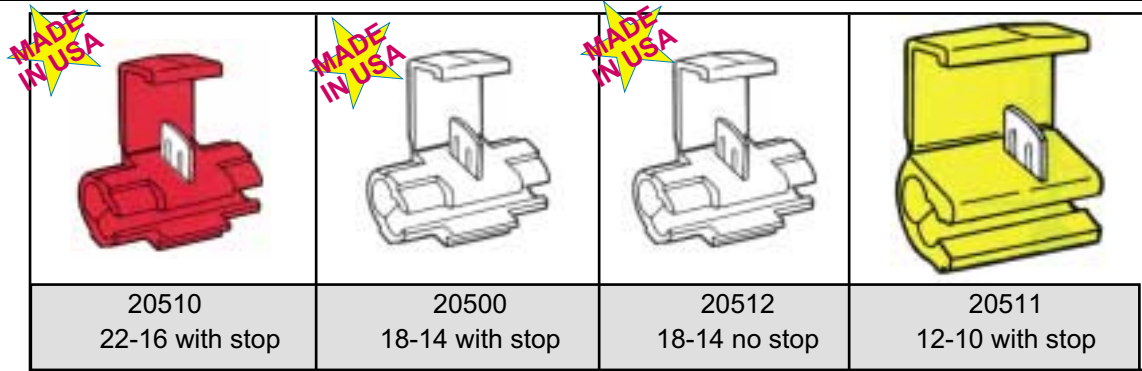

Instant Tap Connectors

INSTANT TAP CONNECTORS

T-Tap Connectors

T-TAP CONNECTORS

IDC & Miscellaneous Connectors

IDC & MISCELLANEOUS

IDC CONNECTORS		
Part #	Size	Description
20518	22-14	Moisture resistant seal/blue
20519	22-14	Dry environment/clear
20520	22-16	Moisture resistant seal/black

MISCELLANEOUS CONNECTORS		
Part #	Sizes	Description
20521	18-14 12-10	Brown Instant Tap-Dual Connection
20522	18-16	Blue Instant Tap w/sealant
20523	18-16	Bullet Style Tap
20524	18-16	Auto Fuse Holder