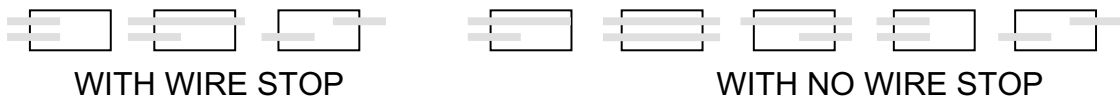

Instant Tap Connectors

INSTANT TAP CONNECTORS

T-Tap Connectors

T-TAP CONNECTORS

IDC & Miscellaneous Connectors

IDC & MISCELLANEOUS

IDC CONNECTORS		
Part #	Size	Description
20518	22-14	Moisture resistant seal/blue
20519	22-14	Dry environment/clear
20520	22-16	Moisture resistant seal/black

MISCELLANEOUS CONNECTORS		
Part #	Sizes	Description
20521	18-14 12-10	Brown Instant Tap-Dual Connection
20522	18-16	Blue Instant Tap w/sealant
20523	18-16	Bullet Style Tap
20524	18-16	Auto Fuse Holder